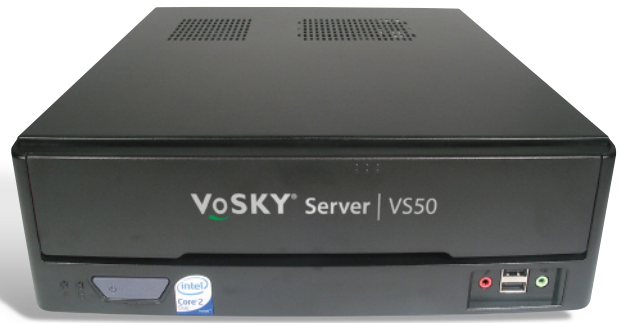

URL: www.shop.telephonemanofamerica.com |

Lower Your Business Telephone Bill with Skype on your PBX/Phone System!!

Actiontec VoSKY Exchange Skype Gateways connect your PBX Phones to SKYPE!!

Make unlimited calls for only \$1.97/mo per line on your CURRENT business PBX/Phone system!!

Your Ultimate Gateway to Skype...

Server | VS50

Certified Server for VoSKY Exchange

The VoSKY Server VS50 is a cost-effective, enterprise-grade server for the VoSKY Exchange PBX-to-Skype gateway. Designed specifically for VoSKY Exchange, the VS50 ensures optimal performance and reliability for mission critical Skype for business applications.

The VoSKY Server VS50 has been fully certified to work with all VoSKY Exchange models (9000, 9040, 9140). Utilizing the latest Intel dual-core processor technology, and energy-efficient DDR2 memory, the system is capable of running with lower power consumption without sacrificing power.

Technical Specifications

Features	Descriptions
Operating System	Windows XP SP2
CPU	Intel Core2 E6400 dual-core processor
Memory	1 GB RAM DDR2
Hard Drive	80 GB SATA, 7200 rpm, 8MB cache
Optical Drive	CD drive
Power Supply	240 Watt
Front LED Indicators	Power and HDD
Dimensions (W x D x H)	12.2 x 15.7 x 3.6 inches
Front Panel Control	Power on/off, USB x2, headset, and microphone
Rear Panel Connectors	LAN, VGA, serial, printer, USB x4, mouse PS/2, keyboard PS/2, power, audio in/out/mic
Color	Black