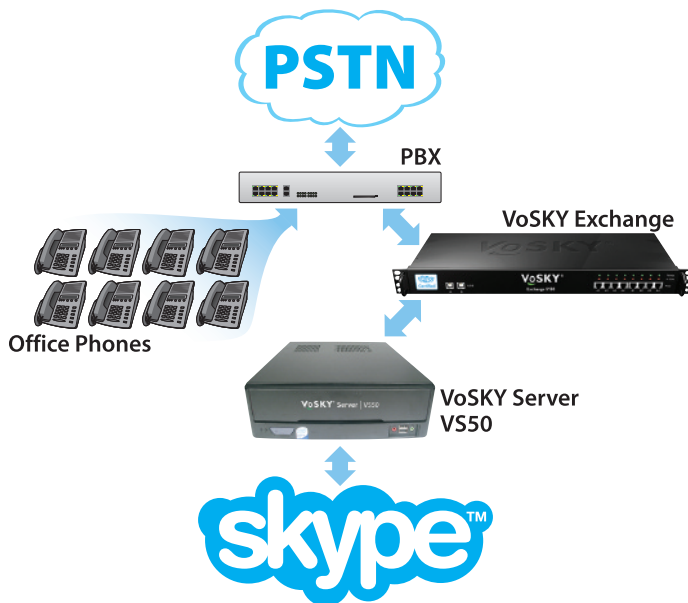

URL: www.shop.telephonemanofamerica.com |

Lower Your Business Telephone Bill with Skype on your PBX/Phone System!!

Actiontec VoSKY Exchange Skype Gateways connect your PBX Phones to SKYPE!!

Make unlimited calls for only \$1.97/mo per line on your CURRENT business PBX/Phone system!!

Your Ultimate Gateway to Skype...

Server | VS50

Certified Server for VoSKY Exchange

The VoSKY Server VS50 is a cost-effective, enterprise-grade server for the VoSKY Exchange PBX-to-Skype gateway. Designed specifically for VoSKY Exchange, the VS50 ensures optimal performance and reliability for mission critical Skype for business applications.

The VoSKY Server VS50 has been fully certified to work with all VoSKY Exchange models (9000, 9040, 9140). Utilizing the latest Intel dual-core processor technology, and energy-efficient DDR2 memory, the system is capable of running with lower power consumption without sacrificing power.

Key Features

- Fully certified for use with VoSKY Exchange models 9000, 9040 & 9140
- Configurable as either a tower or a desktop
- Small form factor, space saving design
- Low-cost, energy efficient, yet powerful
- Reliable. System is always on, and will power on automatically in case of power outage.